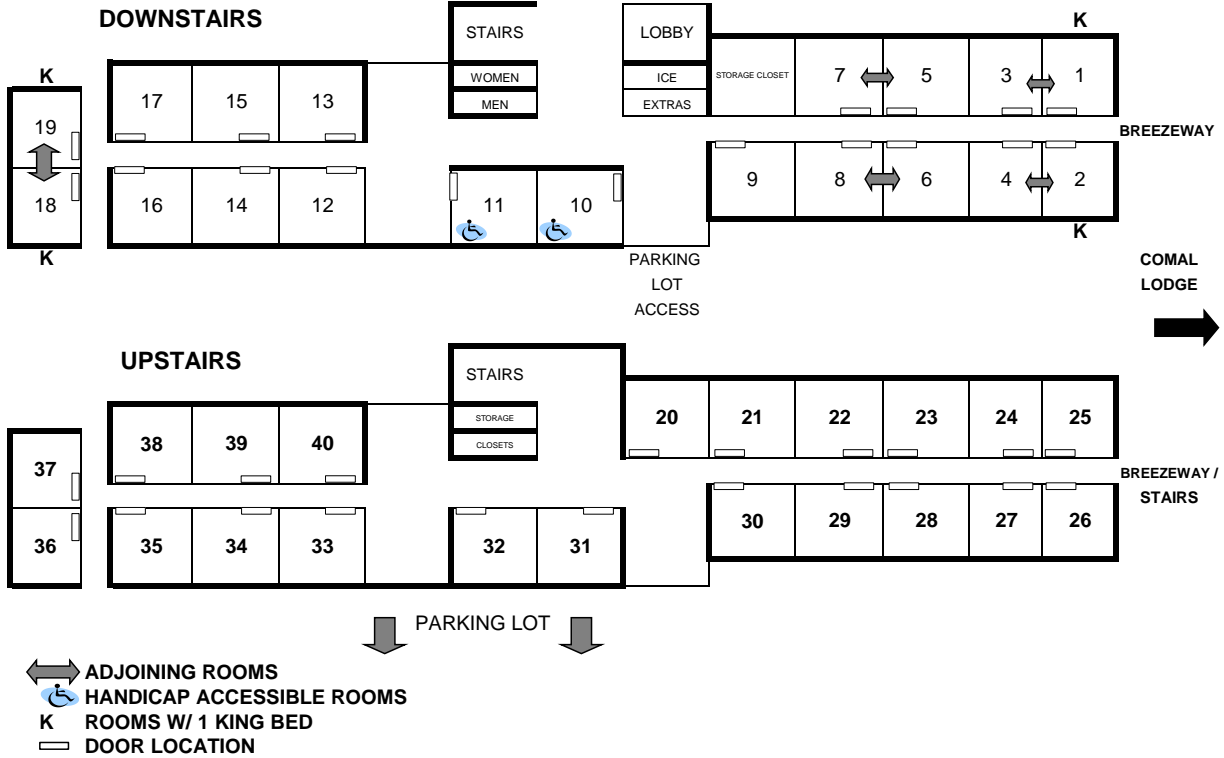

GUADALUPE WING

Room updates as of 12/2022

36 ROOMS WITH TWO QUEEN BEDS AND 4 ROOMS WITH ONE KING BED

COMAL WING

29 ROOMS WITH TWO QUEEN BEDS

Texas Rooms