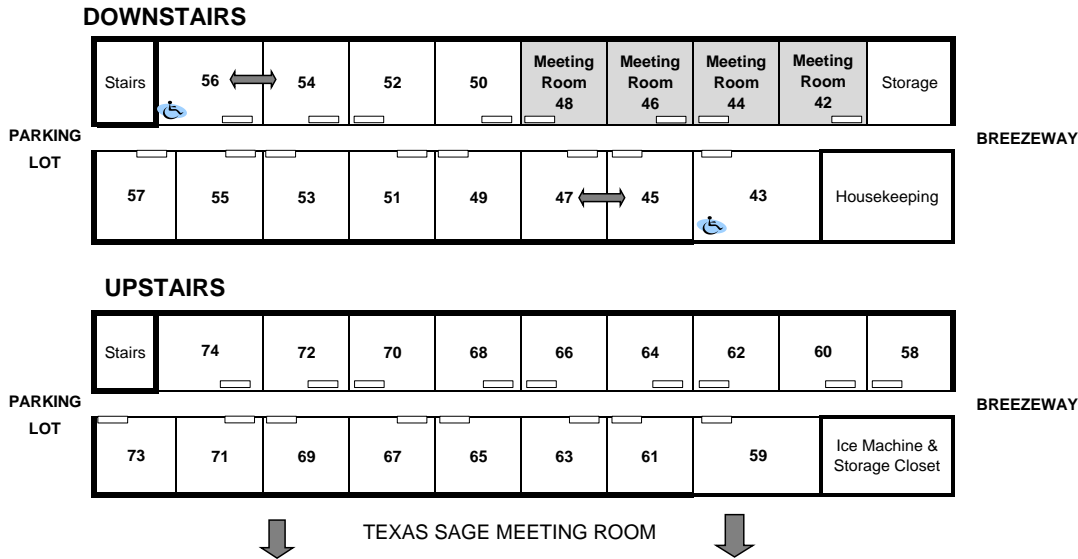

GUADALUPE WING

Room updates as of 12/2022

36 ROOMS WITH TWO QUEEN BEDS AND 4 ROOMS WITH ONE KING BED

COMAL WING

29 ROOMS WITH TWO QUEEN BEDS

Texas Rooms