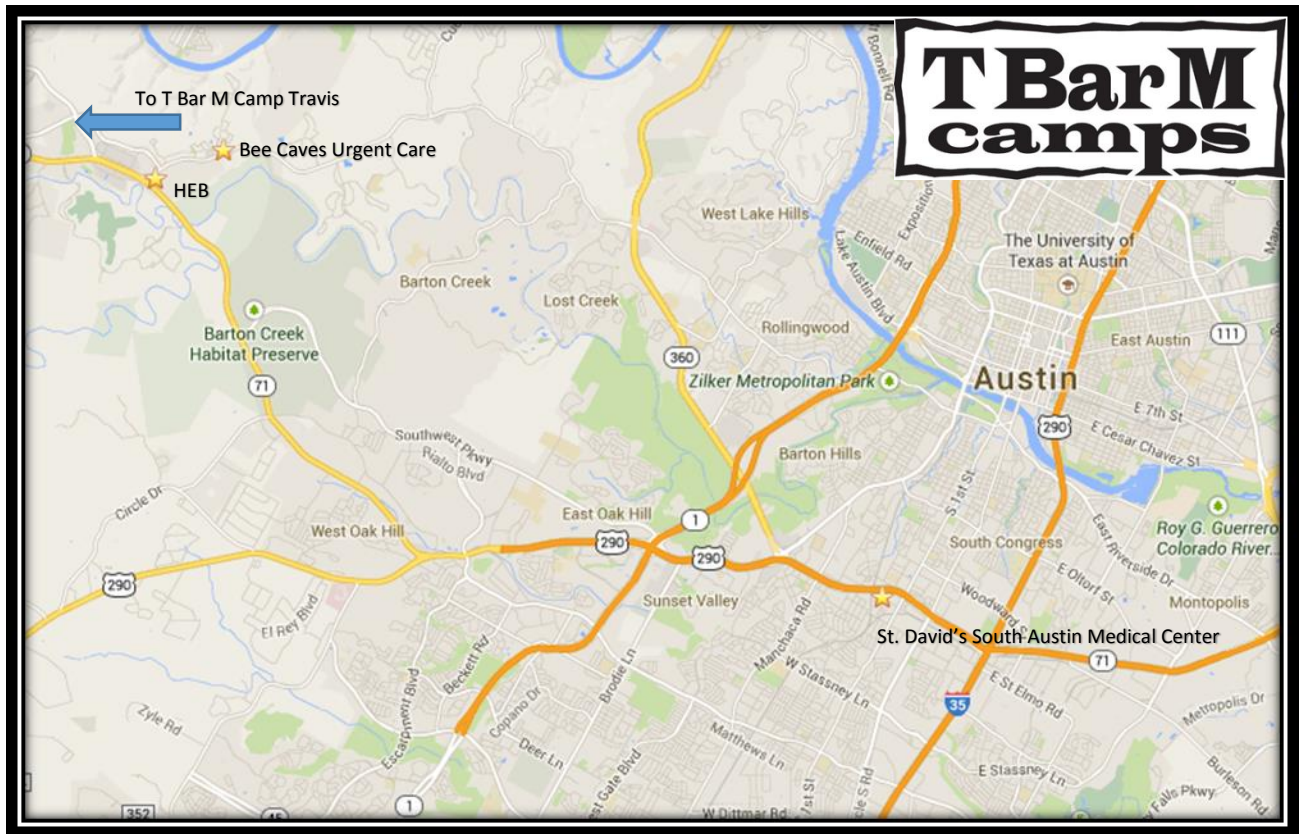

T Bar M camps

1. **Spicewood General Store:** 9418 Texas 71, Spicewood, TX 78669

1. **Walmart:** 2700 U.S. 281, Marble Falls, TX 78654
2. **Marble Falls Minor Emergency:** 1701 U.S. 281, Marble Falls, TX 78654
3. **H-E-B:** 1503 Ranch to Market 1431, Marble Falls, TX 78654

1. **Bee Caves Urgent Care:** 11614 Farm to Market Road 2244, Austin, TX 78738
2. **H-E-B:** 12400 Texas 71, Bee Cave, TX 78733
3. **St. David's South Austin Medical Center:** 901 W Ben White Blvd, Austin, TX 78704