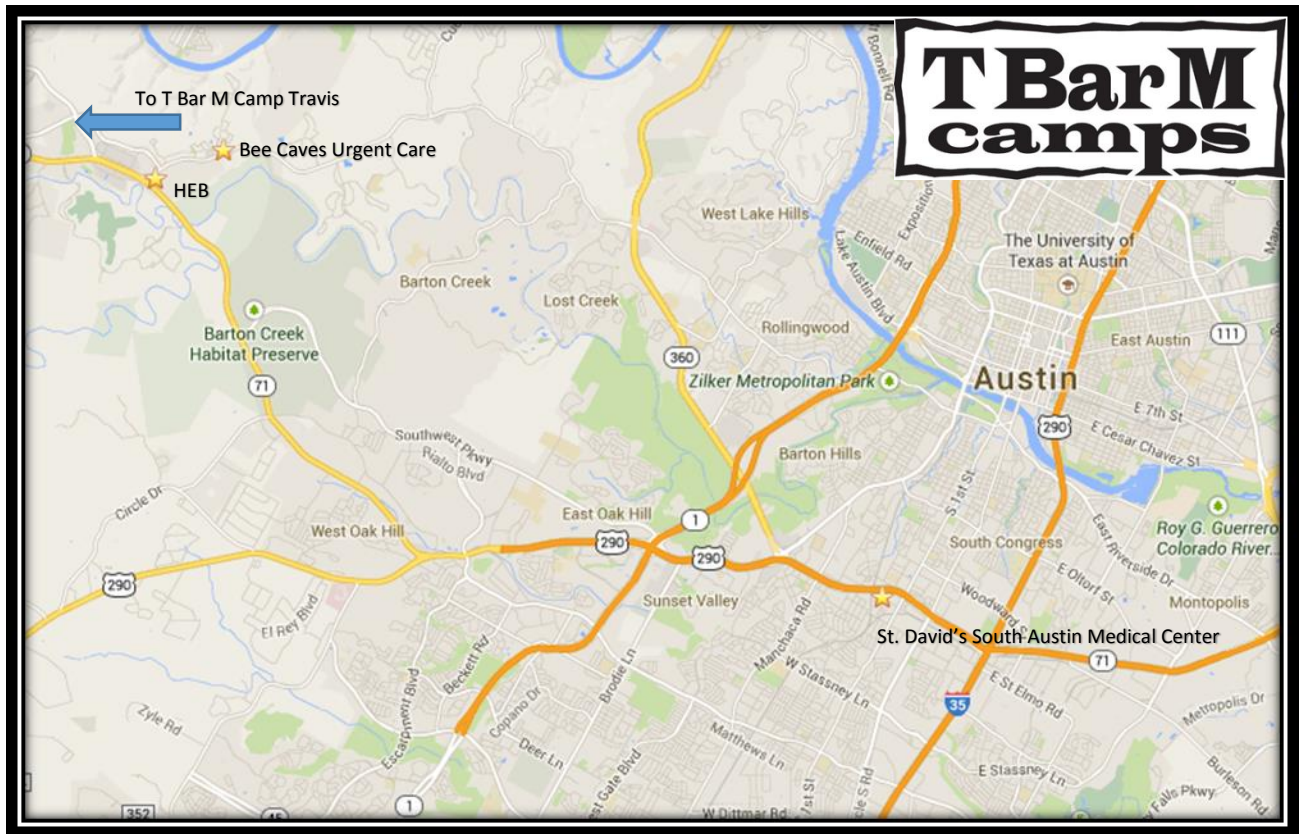

# T Bar M camps

1. **Spicewood General Store:** 9418 Texas 71, Spicewood, TX 78669

1. **Walmart:** 2700 U.S. 281, Marble Falls, TX 78654
2. **Marble Falls Minor Emergency:** 1701 U.S. 281, Marble Falls, TX 78654
3. **H-E-B:** 1503 Ranch to Market 1431, Marble Falls, TX 78654

1. **Bee Caves Urgent Care:** 11614 Farm to Market Road 2244, Austin, TX 78738
2. **H-E-B:** 12400 Texas 71, Bee Cave, TX 78733
3. **St. David's South Austin Medical Center:** 901 W Ben White Blvd, Austin, TX 78704