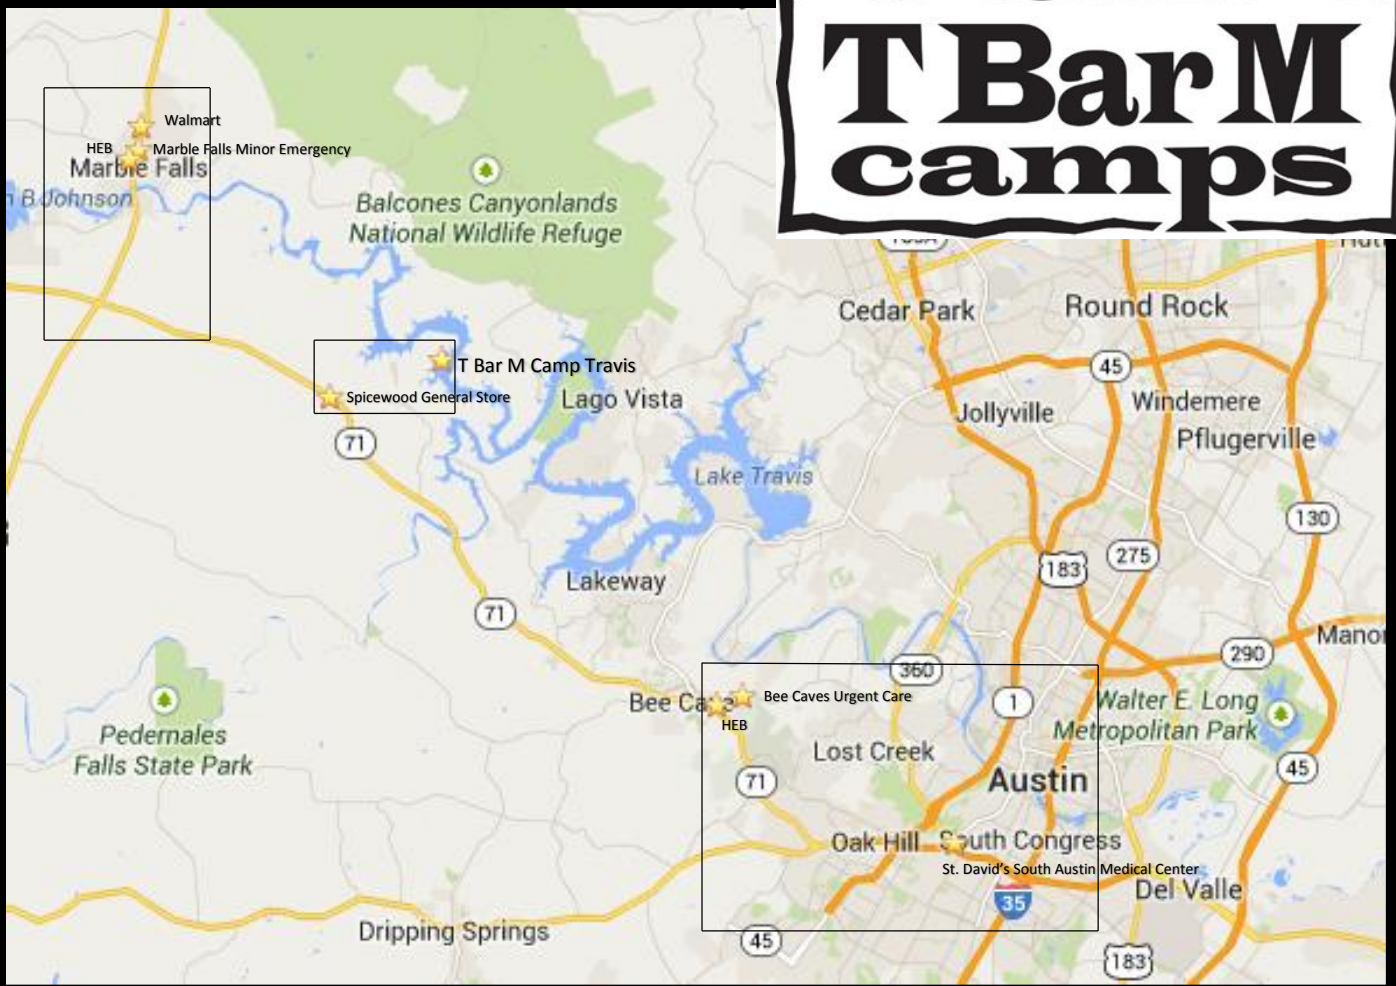

T Bar M camps

1. **Spicewood General Store:** 9418 Texas 71, Spicewood, TX 78669

1. **Walmart:** 2700 U.S. 281, Marble Falls, TX 78654
2. **Marble Falls Minor Emergency:** 1701 U.S. 281, Marble Falls, TX 78654
3. **H-E-B:** 1503 Ranch to Market 1431, Marble Falls, TX 78654

1. **Bee Caves Urgent Care:** 11614 Farm to Market Road 2244, Austin, TX 78738
2. **H-E-B:** 12400 Texas 71, Bee Cave, TX 78733
3. **St. David's South Austin Medical Center:** 901 W Ben White Blvd, Austin, TX 78704