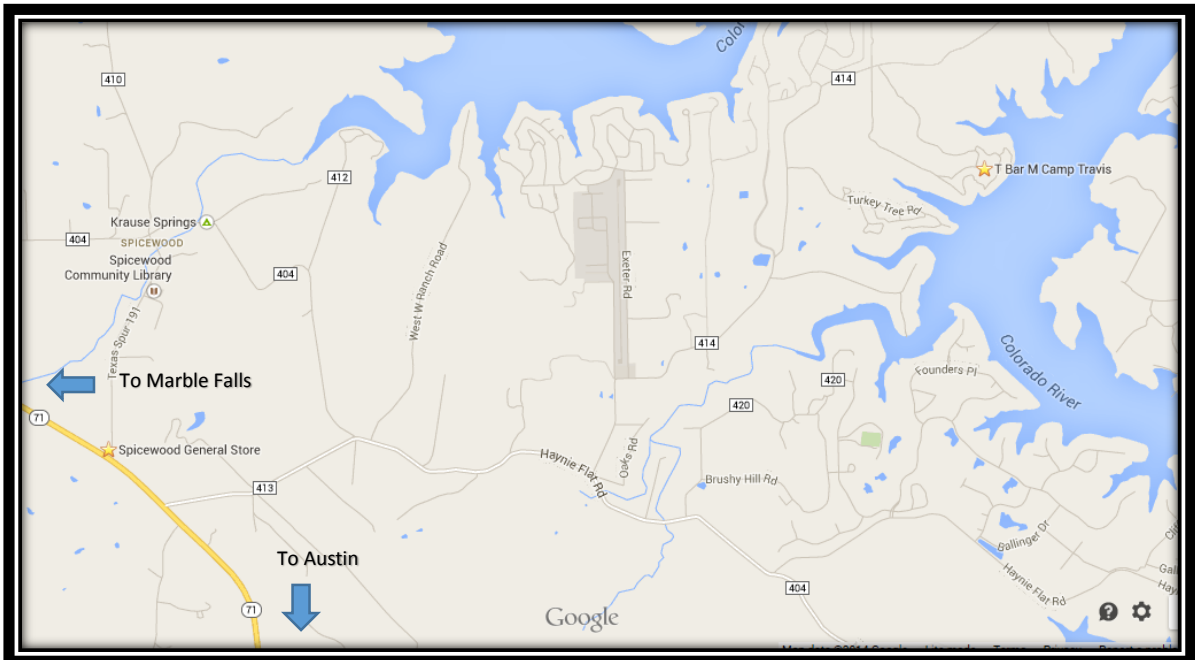

# T Bar M camps

1. **Spicewood General Store:** 9418 Texas 71, Spicewood, TX 78669

1. **Walmart:** 2700 U.S. 281, Marble Falls, TX 78654
2. **Marble Falls Minor Emergency:** 1701 U.S. 281, Marble Falls, TX 78654
3. **H-E-B:** 1503 Ranch to Market 1431, Marble Falls, TX 78654

1. **Bee Caves Urgent Care:** 11614 Farm to Market Road 2244, Austin, TX 78738
2. **H-E-B:** 12400 Texas 71, Bee Cave, TX 78733
3. **St. David's South Austin Medical Center:** 901 W Ben White Blvd, Austin, TX 78704