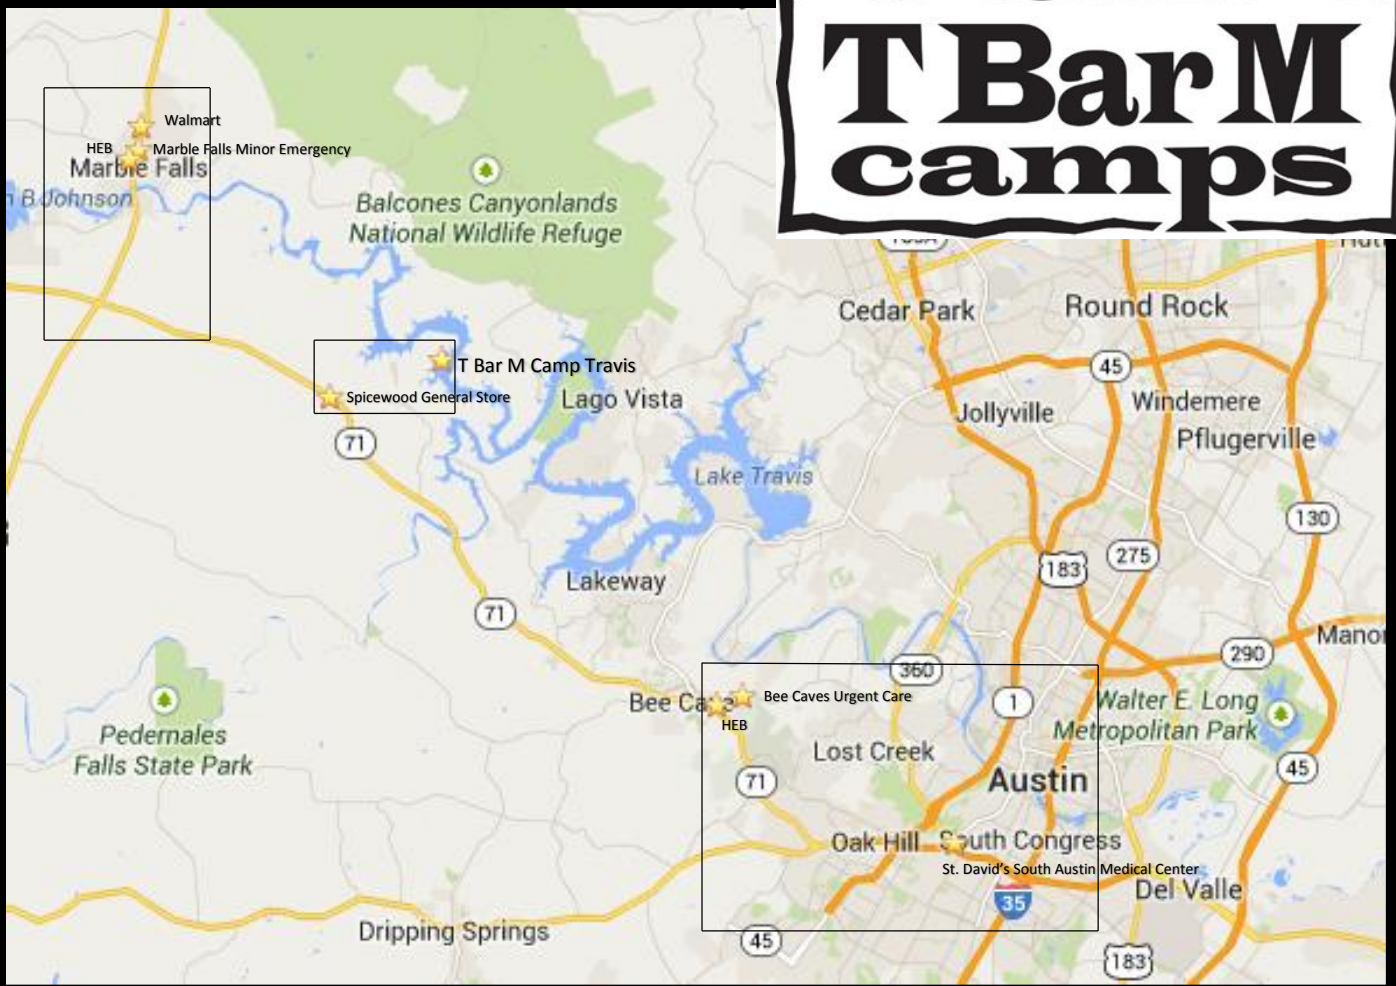

# T Bar M camps

1. **Spicewood General Store:** 9418 Texas 71, Spicewood, TX 78669

1. **Walmart:** 2700 U.S. 281, Marble Falls, TX 78654
2. **Marble Falls Minor Emergency:** 1701 U.S. 281, Marble Falls, TX 78654
3. **H-E-B:** 1503 Ranch to Market 1431, Marble Falls, TX 78654

1. **Bee Caves Urgent Care:** 11614 Farm to Market Road 2244, Austin, TX 78738
2. **H-E-B:** 12400 Texas 71, Bee Cave, TX 78733
3. **St. David's South Austin Medical Center:** 901 W Ben White Blvd, Austin, TX 78704