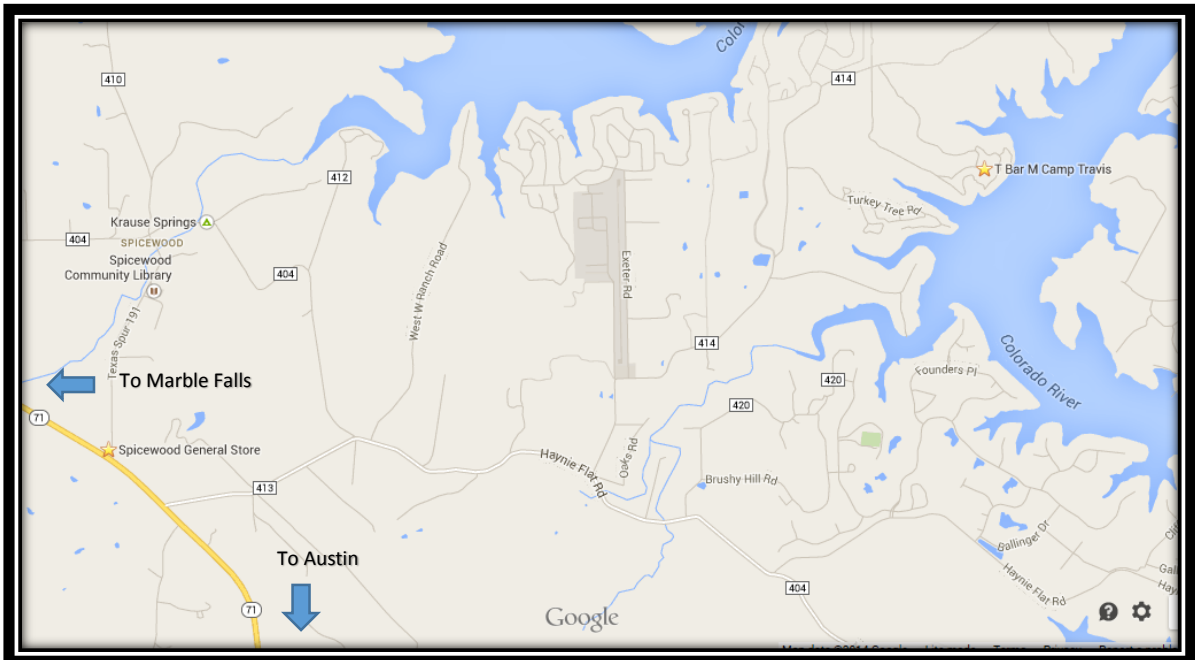

T Bar M camps

1. **Spicewood General Store:** 9418 Texas 71, Spicewood, TX 78669

1. **Walmart:** 2700 U.S. 281, Marble Falls, TX 78654
2. **Marble Falls Minor Emergency:** 1701 U.S. 281, Marble Falls, TX 78654
3. **H-E-B:** 1503 Ranch to Market 1431, Marble Falls, TX 78654

1. **Bee Caves Urgent Care:** 11614 Farm to Market Road 2244, Austin, TX 78738
2. **H-E-B:** 12400 Texas 71, Bee Cave, TX 78733
3. **St. David's South Austin Medical Center:** 901 W Ben White Blvd, Austin, TX 78704