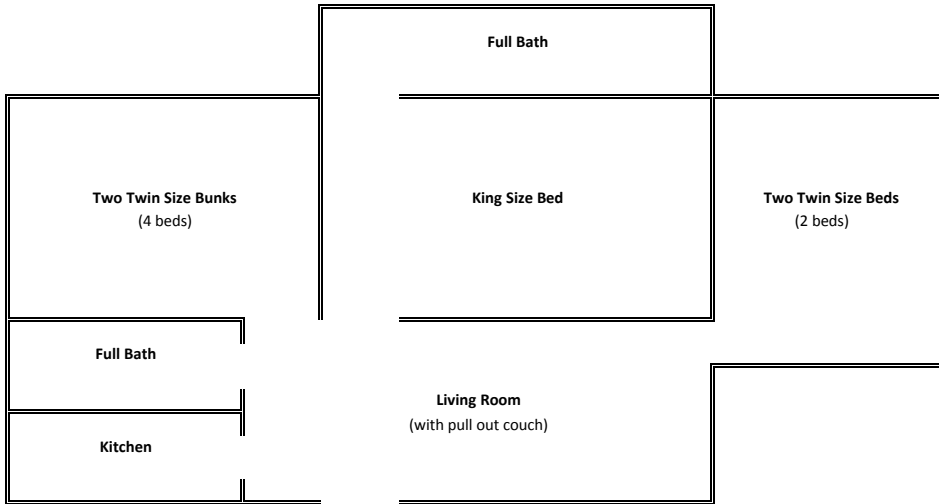

Director House

Sleeps 9-10

Married Housing

Married House #1

Married House #2

Doc Holliday's

Sleeps 8-9