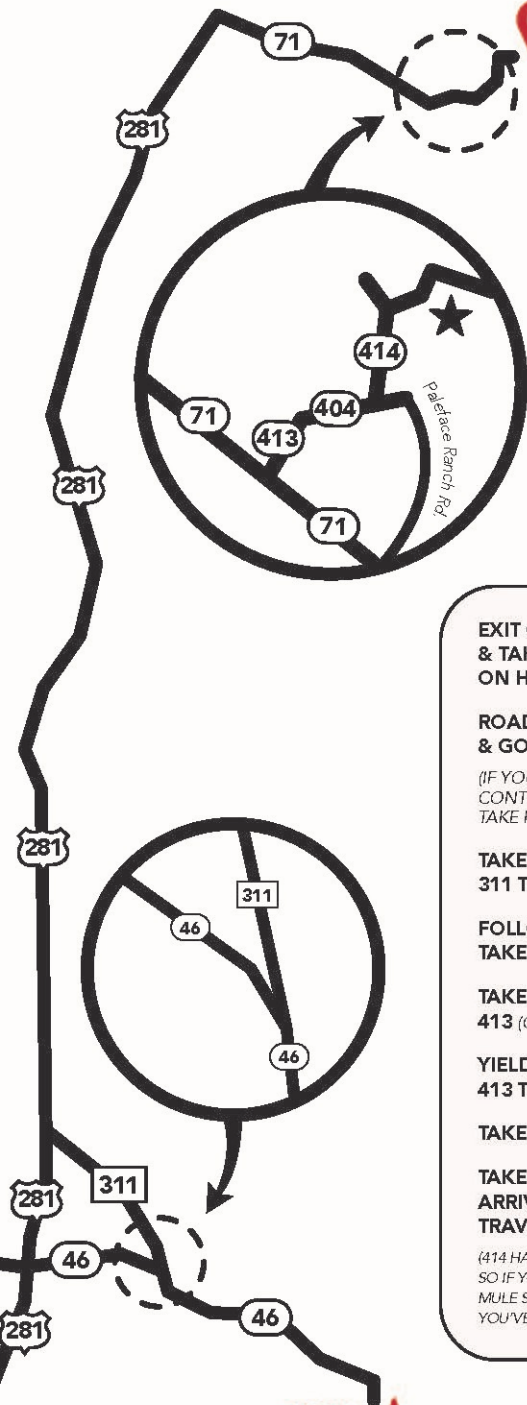

ARRIVED!

**EXIT OUR CAMPUS
& TAKE A RIGHT
ON HWY. 46**

**ROAD SPLITS
& GO RIGHT ON 311**

*(IF YOU MISS THIS,
CONTINUE ON 46 &
TAKE RIGHT ON 281)*

**TAKE RIGHT FROM
311 TO 281**

**FOLLOW 281 &
TAKE RIGHT ON 71**

**TAKE LEFT ON
413 (GREGG DR.)**

**YIELD RIGHT FROM
413 TO 404**

TAKE LEFT ON 414

**TAKE A RIGHT AND
ARRIVE AT CAMP
TRAVIS GATE!**

*(414 HAS DEAD END,
SO IF YOU REACH
MULE SHOE BEND PARK
YOU'VE GONE TOO FAR!)*

**YOU
ARE
HERE**